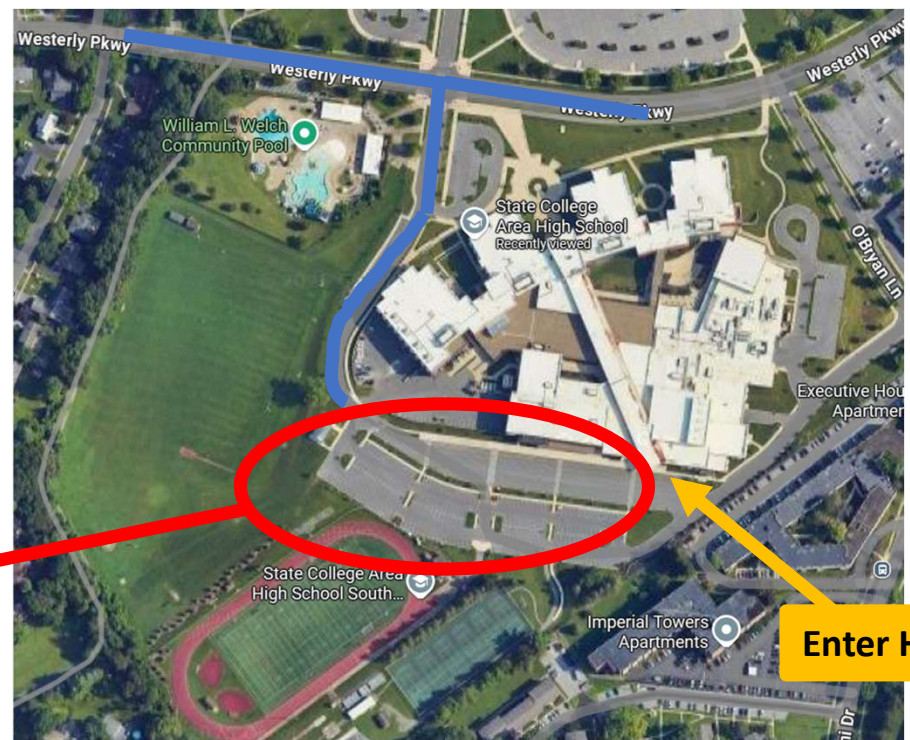

State College Area High School
State College Area High School
North Building,
650 Westery Pkwy,
State College, PA 16801

Park Here

Enter Here